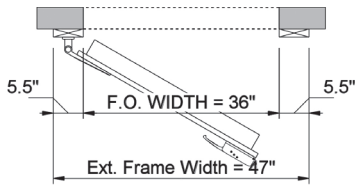

Description	Detail
Existing Opening Width	36" W
Existing Opening Height	78" H
Finished Opening Size	36" W x 78" H
Opening Type	Overlap Walk-In Door & Frame
Door/Frame Type	Flat Face Frame
Door Type	Freezer Door
Frame Type	Wood
Heated Jamb	3-Sided w/ Heat in Bottom of Door
Exterior Frame Thickness	1.5"
Left Leg Width (Ext)	5.5"
Right Leg Width (Ext)	5.5"
Header Width (Ext)	5.5"
Exterior Frame Dimensions	47" W x 83.5" H
Door Width	38"
Door Height	78.25"
Door Closer	Kason 1094 (Hydraulic Concealed Mounting)
Door Latch Type	Kason 58C - Chrome (Radial Latch)
Door Strike Type	Kason (K-59) Chrome Roller Strike (Offset for Overlap)
Inside Release	Kason 481-C (4") (Frost-Free Push Handle)
Door Hinge Type/Qty	Kason 1248 / Qty 2
Magnetic Gasket	1
Door Liner Type	Omega (Vinyl)

**Left hinge
door with
galvanized
gray finish**

**Right hinge
door with
galvanized
white finish**

Walk-In Standard Replacement Overlap Plug Door with Frame 36" x 78" – Freezer

DIMENSIONS

LEFT HINGE

RIGHT HINGE