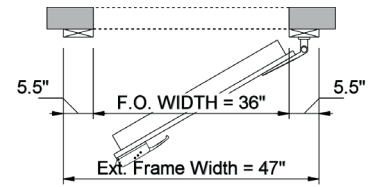

Description	Detail
Existing Opening Width	36" W
Existing Opening Height	78" H
Finished Opening Size	36" W x 78" H
Opening Type	Overlap Walk-In Door & Frame
Door/Frame Type	Flat Face Frame
Door Type	Freezer Door
Frame Type	Wood
Heated Jamb	3-Sided w/ Heat in Bottom of Door
Exterior Frame Thickness	1.5"
Left Leg Width (Ext)	5.5"
Right Leg Width (Ext)	5.5"
Header Width (Ext)	5.5"
Exterior Frame Dimensions	47" W x 83.5" H
Door Width	38"
Door Height	78.25"
Door Closer	Kason 1094 (Hydraulic Concealed Mounting)
Door Latch Type	Kason 58C - Chrome (Radial Latch)
Door Strike Type	Kason (K-59) Chrome Roller Strike (Offset for Overlap)
Inside Release	Kason 481-C (4") (Frost-Free Push Handle)
Door Hinge Type/Qty	Kason 1248 / Qty 2
Magnetic Gasket	1
Door Liner Type	Omega (Vinyl)

**Left hinge
door with
galvanized
gray finish**

**Right hinge
door with
galvanized
white finish**

Walk-In Standard Replacement Overlap Plug Door with Frame 36" x 78" – Freezer

DIMENSIONS

LEFT HINGE

RIGHT HINGE