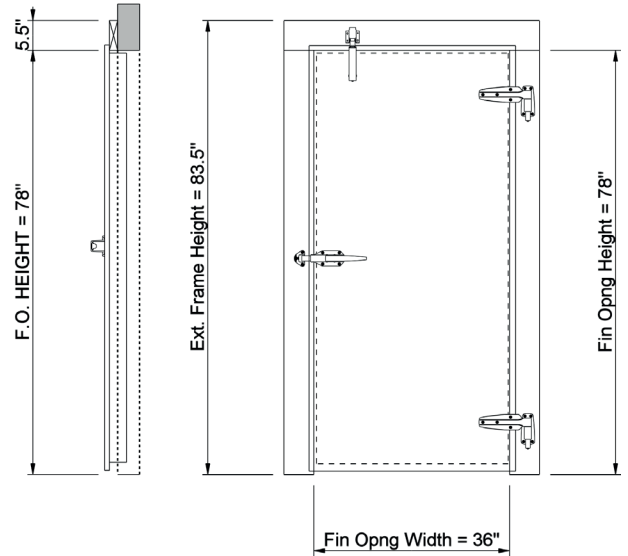

Description	Detail
Existing Opening Width	36" W
Existing Opening Height	78" H
Finished Opening Size	36" W x 78" H
Opening Type	Overlap Walk-In Door & Frame
Door/Frame Type	Flat Face Frame
Door Type	Freezer Door
Frame Type	Wood
Heated Jamb	3-Sided w/ Heat in Bottom of Door
Exterior Frame Thickness	1.5"
Left Leg Width (Ext)	5.5"
Right Leg Width (Ext)	5.5"
Header Width (Ext)	5.5"
Exterior Frame Dimensions	47" W x 83.5" H
Door Width	38"
Door Height	78.25"
Door Closer	Kason 1094 (Hydraulic Concealed Mounting)
Door Latch Type	Kason 58C - Chrome (Radial Latch)
Door Strike Type	Kason (K-59) Chrome Roller Strike (Offset for Overlap)
Inside Release	Kason 481-C (4") (Frost-Free Push Handle)
Door Hinge Type/Qty	Kason 1248 / Qty 2
Magnetic Gasket	1
Door Liner Type	Omega (Vinyl)

**Left hinge
door with
galvanized
gray finish**

**Right hinge
door with
galvanized
white finish**

Walk-In Standard Replacement Overlap Plug Door with Frame 36" x 78" – Freezer

DIMENSIONS

LEFT HINGE

RIGHT HINGE