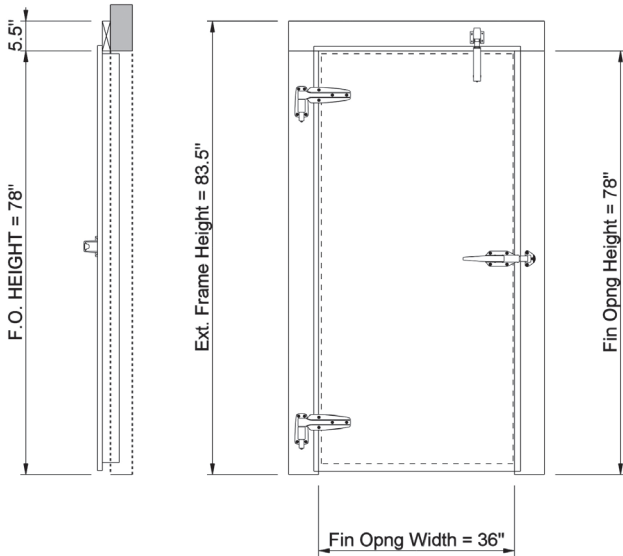

Description	Detail
Existing Opening Width	36" W
Existing Opening Height	78" H
Finished Opening Size	36" W x 78" H
Opening Type	Overlap Walk-In Door & Frame
Door/Frame Type	Flat Face Frame
Door Type	Freezer Door
Frame Type	Wood
Heated Jamb	3-Sided w/ Heat in Bottom of Door
Exterior Frame Thickness	1.5"
Left Leg Width (Ext)	5.5"
Right Leg Width (Ext)	5.5"
Header Width (Ext)	5.5"
Exterior Frame Dimensions	47" W x 83.5" H
Door Width	38"
Door Height	78.25"
Door Closer	Kason 1094 (Hydraulic Concealed Mounting)
Door Latch Type	Kason 58C - Chrome (Radial Latch)
Door Strike Type	Kason (K-59) Chrome Roller Strike (Offset for Overlap)
Inside Release	Kason 481-C (4") (Frost-Free Push Handle)
Door Hinge Type/Qty	Kason 1248 / Qty 2
Magnetic Gasket	1
Door Liner Type	Omega (Vinyl)

**Left hinge
door with
galvanized
gray finish**

**Right hinge
door with
galvanized
white finish**

Walk-In Standard Replacement Overlap Plug Door with Frame 36" x 78" – Freezer

DIMENSIONS

LEFT HINGE

RIGHT HINGE